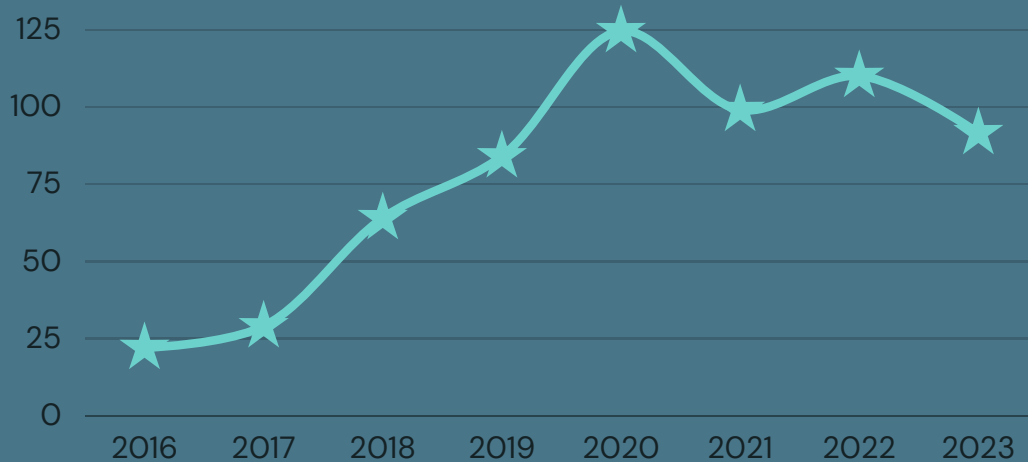

Through a simple grant making process, the annual proceeds from membership provide financial support to nonprofits that address pressing issues facing the communities on the South Shore of Lake Tahoe.

We are a collective giving organization intent on annually improving the work our amazing non-profits do here on the South Shore of Lake Tahoe.

350

thousand dollars in our endowment fund for future grants

91

different grants funded over past 8 years

628

thousand dollars have been donated back directly to our Tahoe community

Our History

In the fall of 2015, 10 women sat down and learned about giving circles. With the support of El Dorado Community Foundation, and a large introductory dinner of 200 women, TWCF was born!

In the Spring of 2016, the 169 inaugural members donated $22,000 back in the form of grants that over 30 nonprofits applied for.

Within 4 years, with the support of the wonderful Lisa Maloff, TWCF was granting $100K or more out annually. This year, marked our 8th year of giving, and we have surpassed all of our founding members expectations in that we have given over $628,500 back to our community!

We look forward to year 9 ('23-'24), where we hope to deliver our community with another $100k in grants through our amazingly, philanthropic members!

Grant Totals Funded by Year

[To join TWCF, please visit www.tahowomenscommunityfund.org.](http://www.tahowomenscommunityfund.org)